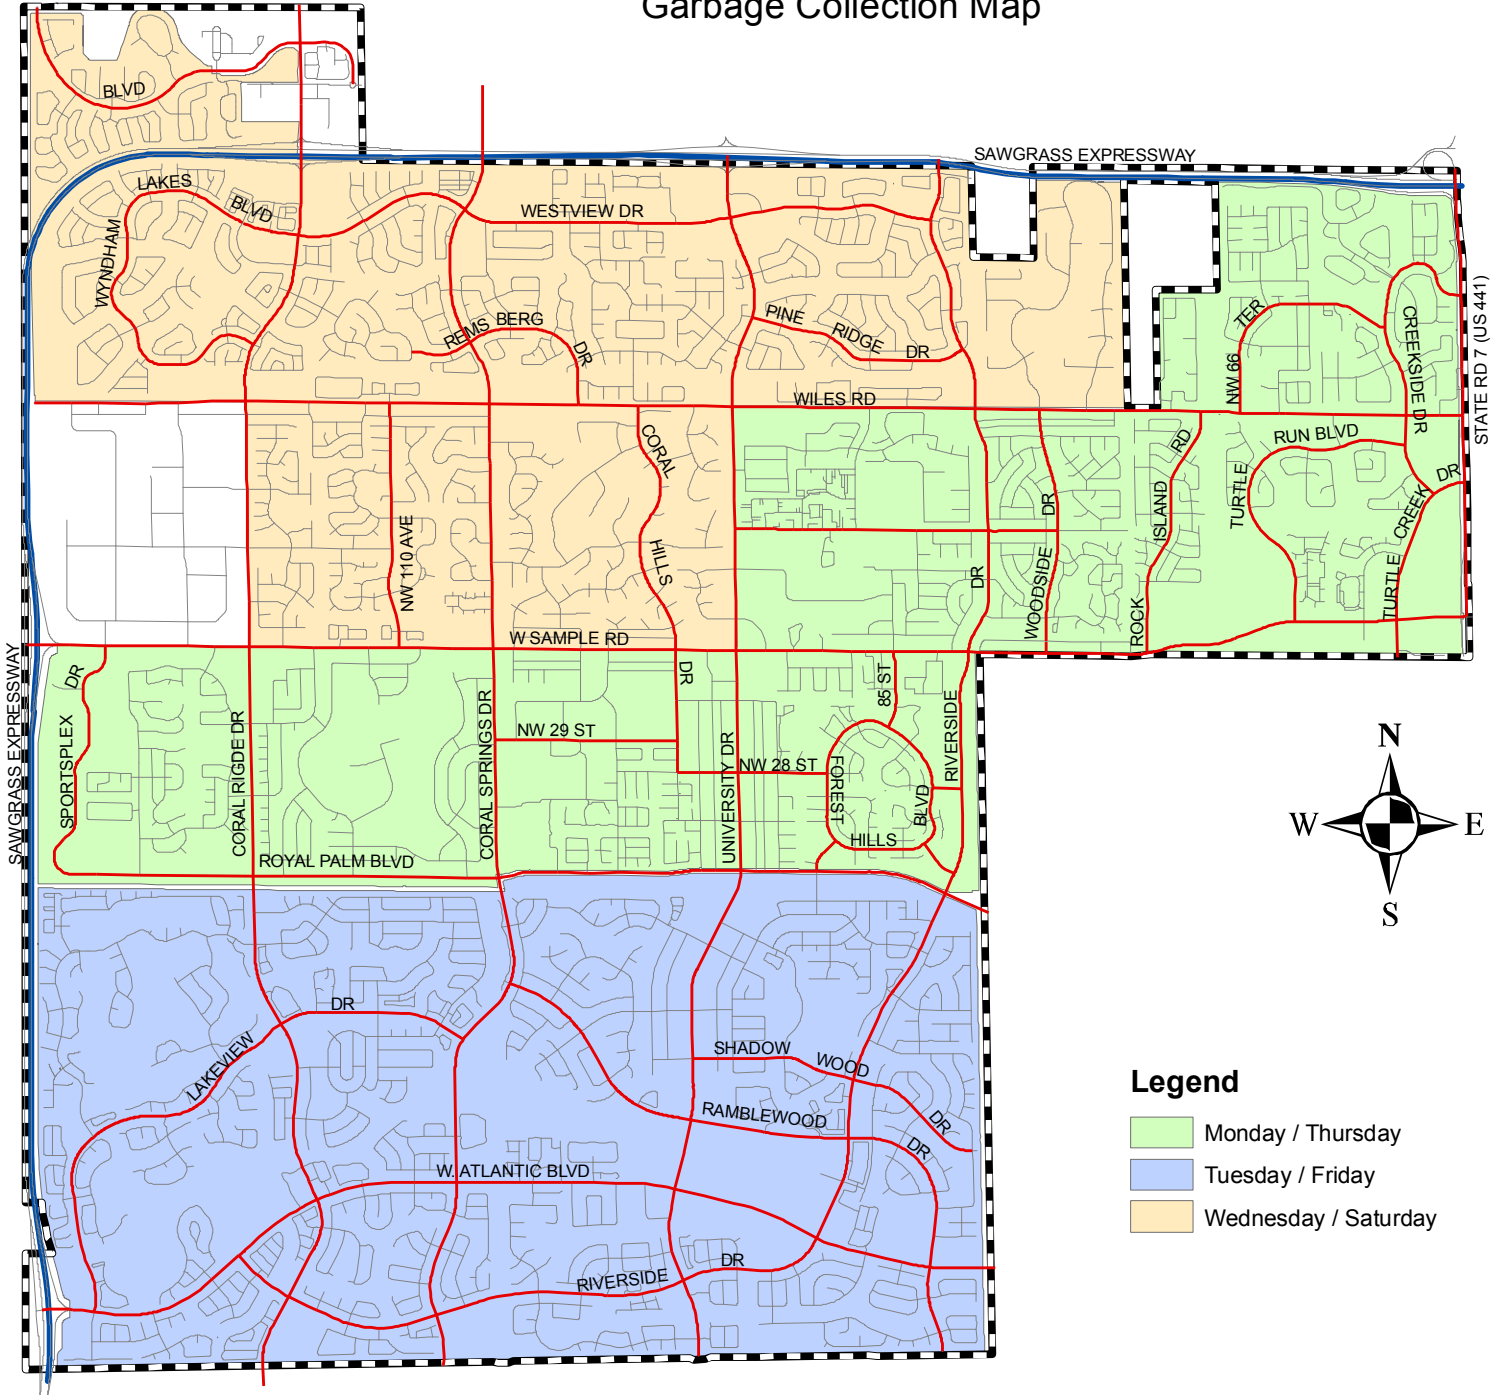

Coral Springs Garbage Collection Map

- Legend**
- Monday / Thursday
 - Tuesday / Friday
 - Wednesday / Saturday

CORAL SPRINGS

— EVERYTHING UNDER THE SUN —